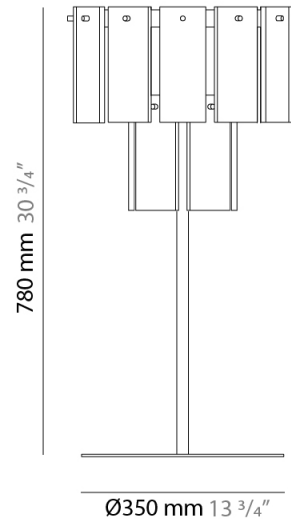

QUARZ PORTABLE

D54054- _____

base number   Finish Options   Finish Options

1. To build a product code in our configurator select the specify button on the base model # product page
2. To build a manual product code on this datasheet choose from the options listed below in blue font and add the suffix to the base model #

GENERAL

Series: Quarz
Partner: Fambuena
Division: Design
Installation: Portable
Product Type: Table
Mounting Location: Table

PHYSICAL

Shape: Abstract
Diameter (mm): 350
Diameter (in): 13 3/4
Height (mm): 780
Height (in): 30 3/4
Fixture Finish: WHA / OAK / DOW
Holder Finish: BRA / PWT
Fixture Material: Alabaster / Metal
Primary Material: Alabaster

ELECTRICAL

Number of Lamps: 1
Lamp Type: LED Retrofit
Lamp Shape: A19
Bulb Included: Bulb Not Included
Max. Wattage Per Lamp (W): 11
Lamp Base: E26
Input Voltage (V): 120
Upon Request: 277Vac / GU24

LED

OPTICAL

RATINGS AND CERTIFICATIONS

Certified By: Certified for North American Standards
IP rating: IP20