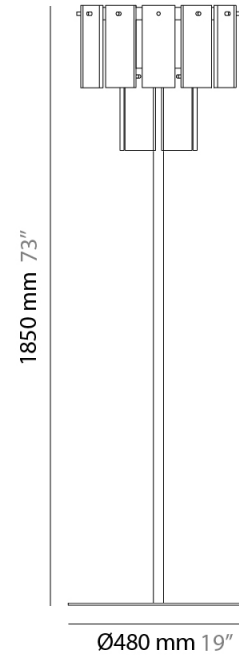

QUARZ PORTABLE

D54055- _____ - _____
base number   Finish   Finish
                         Options   Options

1. To build a product code in our configurator select the specify button on the base model # product page
2. To build a manual product code on this datasheet choose from the options listed below in blue font and add the suffix to the base model #

GENERAL

Series: Quarz
Partner: Fambuena
Division: Design
Installation: Portable
Product Type: Floor
Mounting Location: Floor

PHYSICAL

Shape: Abstract
Diameter (mm): 480
Diameter (in): 19
Height (mm): 1850
Height (in): 73
Fixture Finish: WHA / OAK / DOW
Holder Finish: BRA / PWT
Fixture Material: Alabaster / Metal
Primary Material: Alabaster

ELECTRICAL

Number of Lamps: 1
Lamp Type: LED Retrofit
Lamp Shape: A19
Bulb Included: Bulb Not Included
Max. Wattage Per Lamp (W): 11
Lamp Base: E26
Input Voltage (V): 120
Upon Request: 277Vac / GU24

LED

OPTICAL

RATINGS AND CERTIFICATIONS

Certified By: Certified for North American Standards
IP rating: IP20

PROJECT
TYPE
SPECIFIER
QUANTITY
DATE